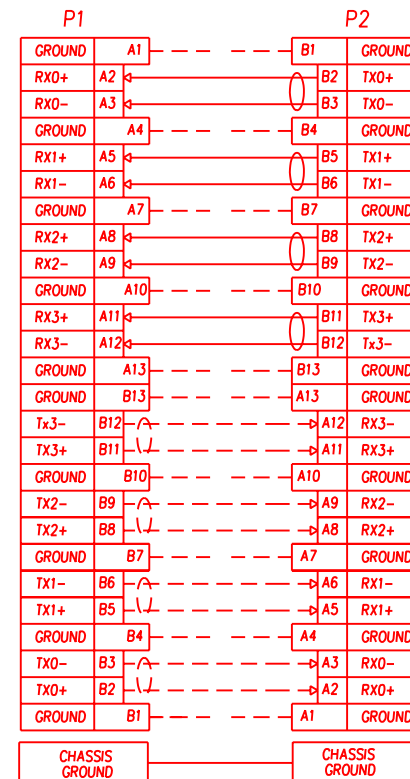

1

2

3

4

5

6

7

REV.	ZONE	DESCRIPTION	DATE	REVISER	APPD
A0	D3	修改線材DOM	980815		

WIRING TABLE

HIGH-SPEED SERIAL DIFFERENTIAL PAIRS
 SIGNAL RETURN
 CHASSIS GROUND

3	SFF 8088 26PIN UNIVERSAL KEY (2,4,6) COVER KIT W/BLUE LATCH	2
2	SFF 8088 26PIN CABLE END CONNECTOR (30U")	2
1	TWIN-AX CABLE (28AWG x 8PAIR),100ohm, BLACK, UL APPROVE Lead-Free	1
ITEM	DESCRIPTION	Q'TY

高位企業有限公司 Yes Way Enterprise Corp.		TOLERANCE UNSPECIFIED	
SCALE X		.000 ± .00 ± .0 ± ±	
UNIT mm		DRAWN Vivian 6/25/2007 DESIGNER Reo	
NAME MINI SAS*2 CABLE ASS'Y		SHEET 1/1	
DRAWING NO. 5C26A01-1100		REV A1 CHECKED Jenny APPROVED Tim	
RoHS product		A3	