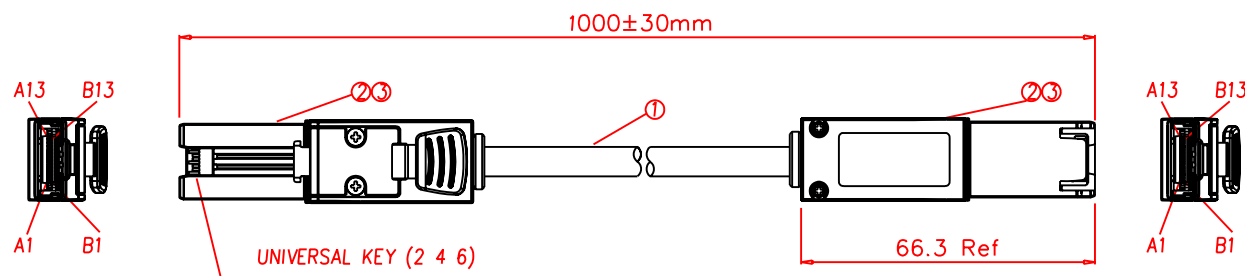

WIRING TABLE

HIGH-SPEED SERIAL DIFFERENTIAL PAIRS
 SIGNAL RETURN
 CHASSIS GROUND

3	SFF 8088 26PIN UNIVERSAL KEY (2,4,6) COVER KIT W/BLUE LATCH	2
2	SFF 8088 26PIN CABLE END CONNECTOR (30U")	2
1	TWIN-AX CABLE (28AWG x 8PAIR),100ohm, BLACK, UL APPROVE Lead-Free	1
ITEM	DESCRIPTION	Q'TY

高位企業有限公司 Yes Way Enterprise Corp.		TOLERANCE UNSPECIFIED	
SCALE X		.000 ± .00 ± .0 ± ±	
UNIT mm		DRAWN Vivian 6/25/2007 DESIGNER Reo	
NAME MINI SAS*2 CABLE ASS'Y		SHEET 1/1	
DRAWING NO. 5C26A01-1100		REV A1 CHECKED Jenny APPROVED Tim	
RoHS product		A3	