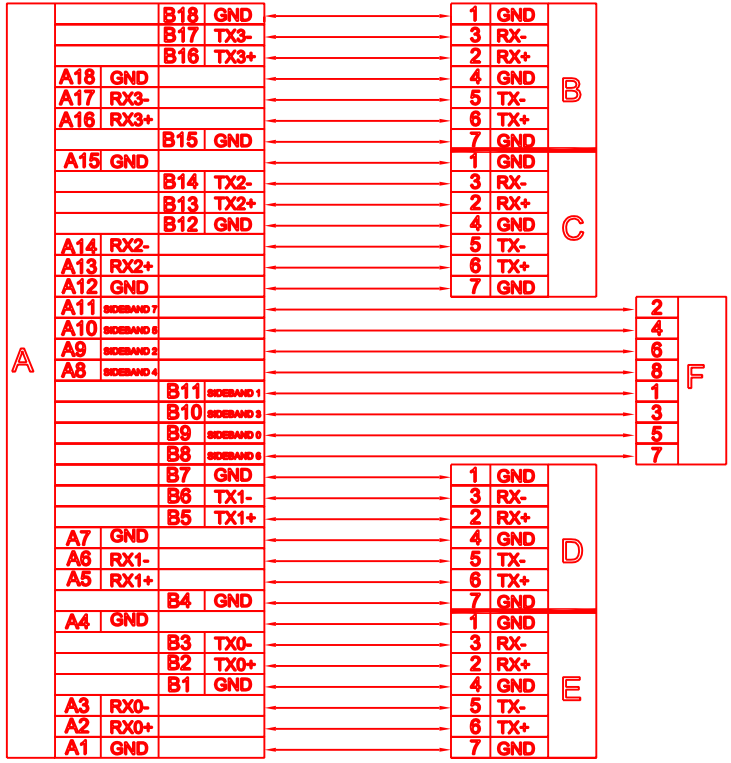

SUPERMICRO接點

PIN ASSIGNMENT

線材: SATA UL2725 30AWG CABLE ; RED
 .635mm 8PIN 灰色排線(68PIN排線,手工分線為8PCS)

高位企業有限公司 Yes Way Enterprise Corp.	TOLERANCE UNSPECIFIED	
	.000 ±	.00 ±
SCALE 1 : 1	UNIT mm	.0 ±
		.0 ±
NAME MINI SAS 36P-SATA2 7F*4 -8PIN HSG CABLE ASS'Y	SHEET 1 / 1	DRAWN 3/6/2007 Vivian
DRAWING NO. 5C36A03-X080	REV A0	DESIGNER Reo
		CHECKED Jenny
		APPROVED Tim

RoHS product A3